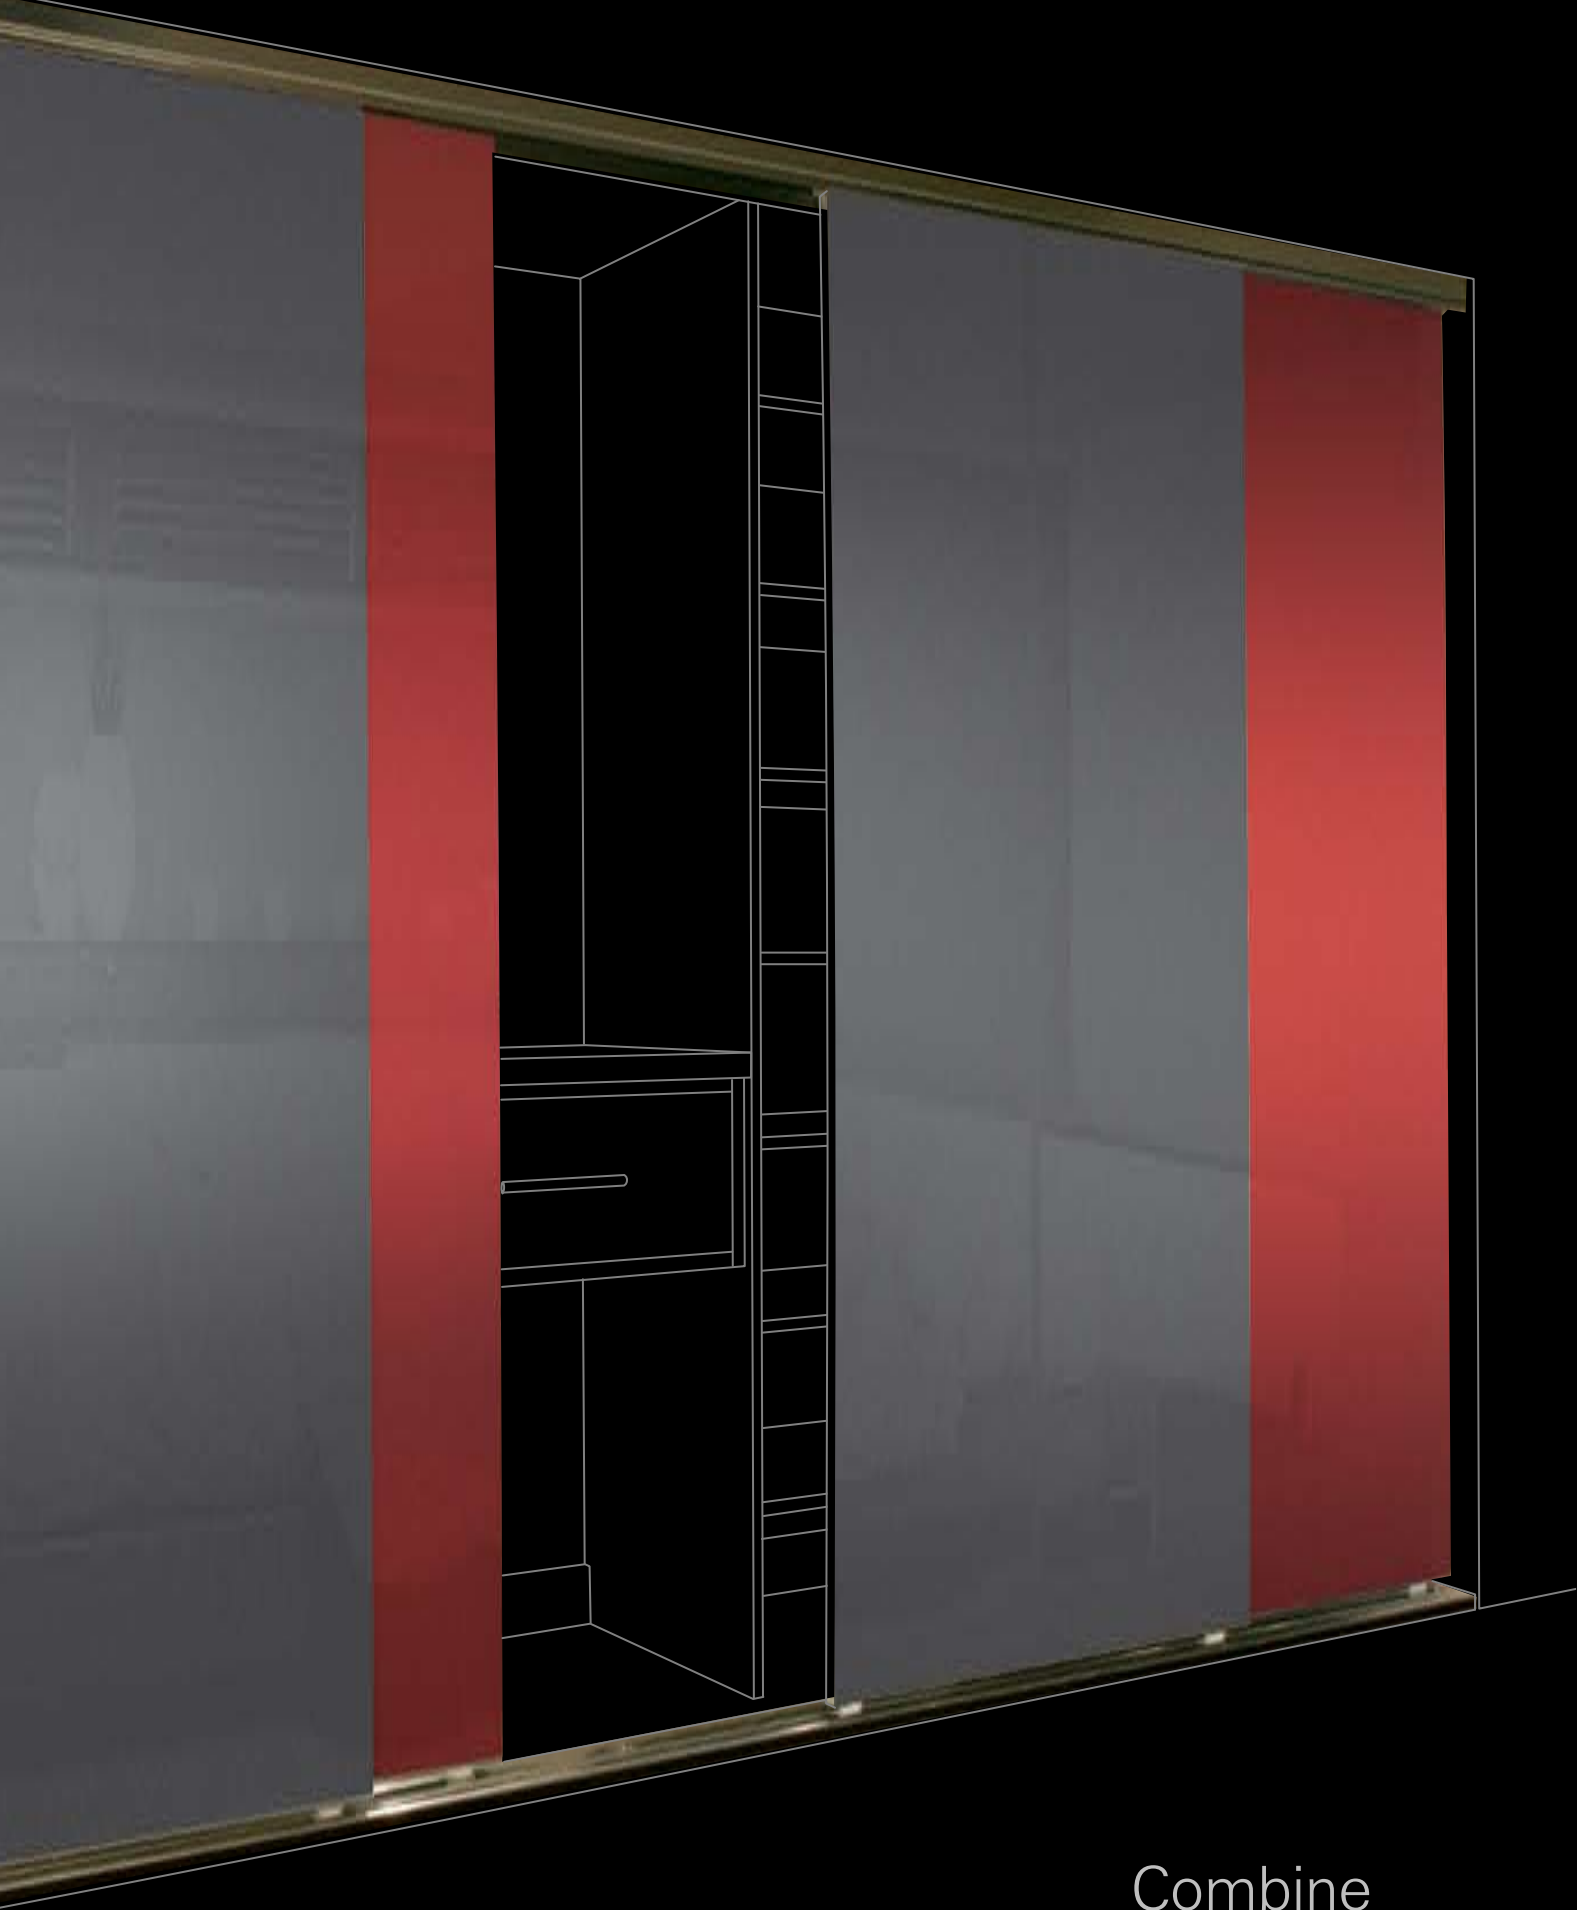

AuroraTM Doors

Colour your space

JELD WEN
GLASS SOLUTIONS

Combine Colours

One wardrobe. Multiple colours.
Be inspired.

Aurora Doors

The next generation of
frameless wardrobe doors.

- Sleek, modern frameless finish.
- Standard or custom size range.
- Standard or custom colours.
- Lustrous high gloss finish.
- Mix 'n' match colours.

Frameless

Pure colour without the intrusion of a frame.

Grooving

Something different. Aurora V-Groove wave pattern on burgundy Aurora Doors.

Colour

Aurora Doors for our frameless wardrobe system add new features to your design toolbox. The clean lines, colour options and brilliant high gloss finish will make all conventional doors look dull. Aurora Doors are the next generation in frameless wardrobe doors.