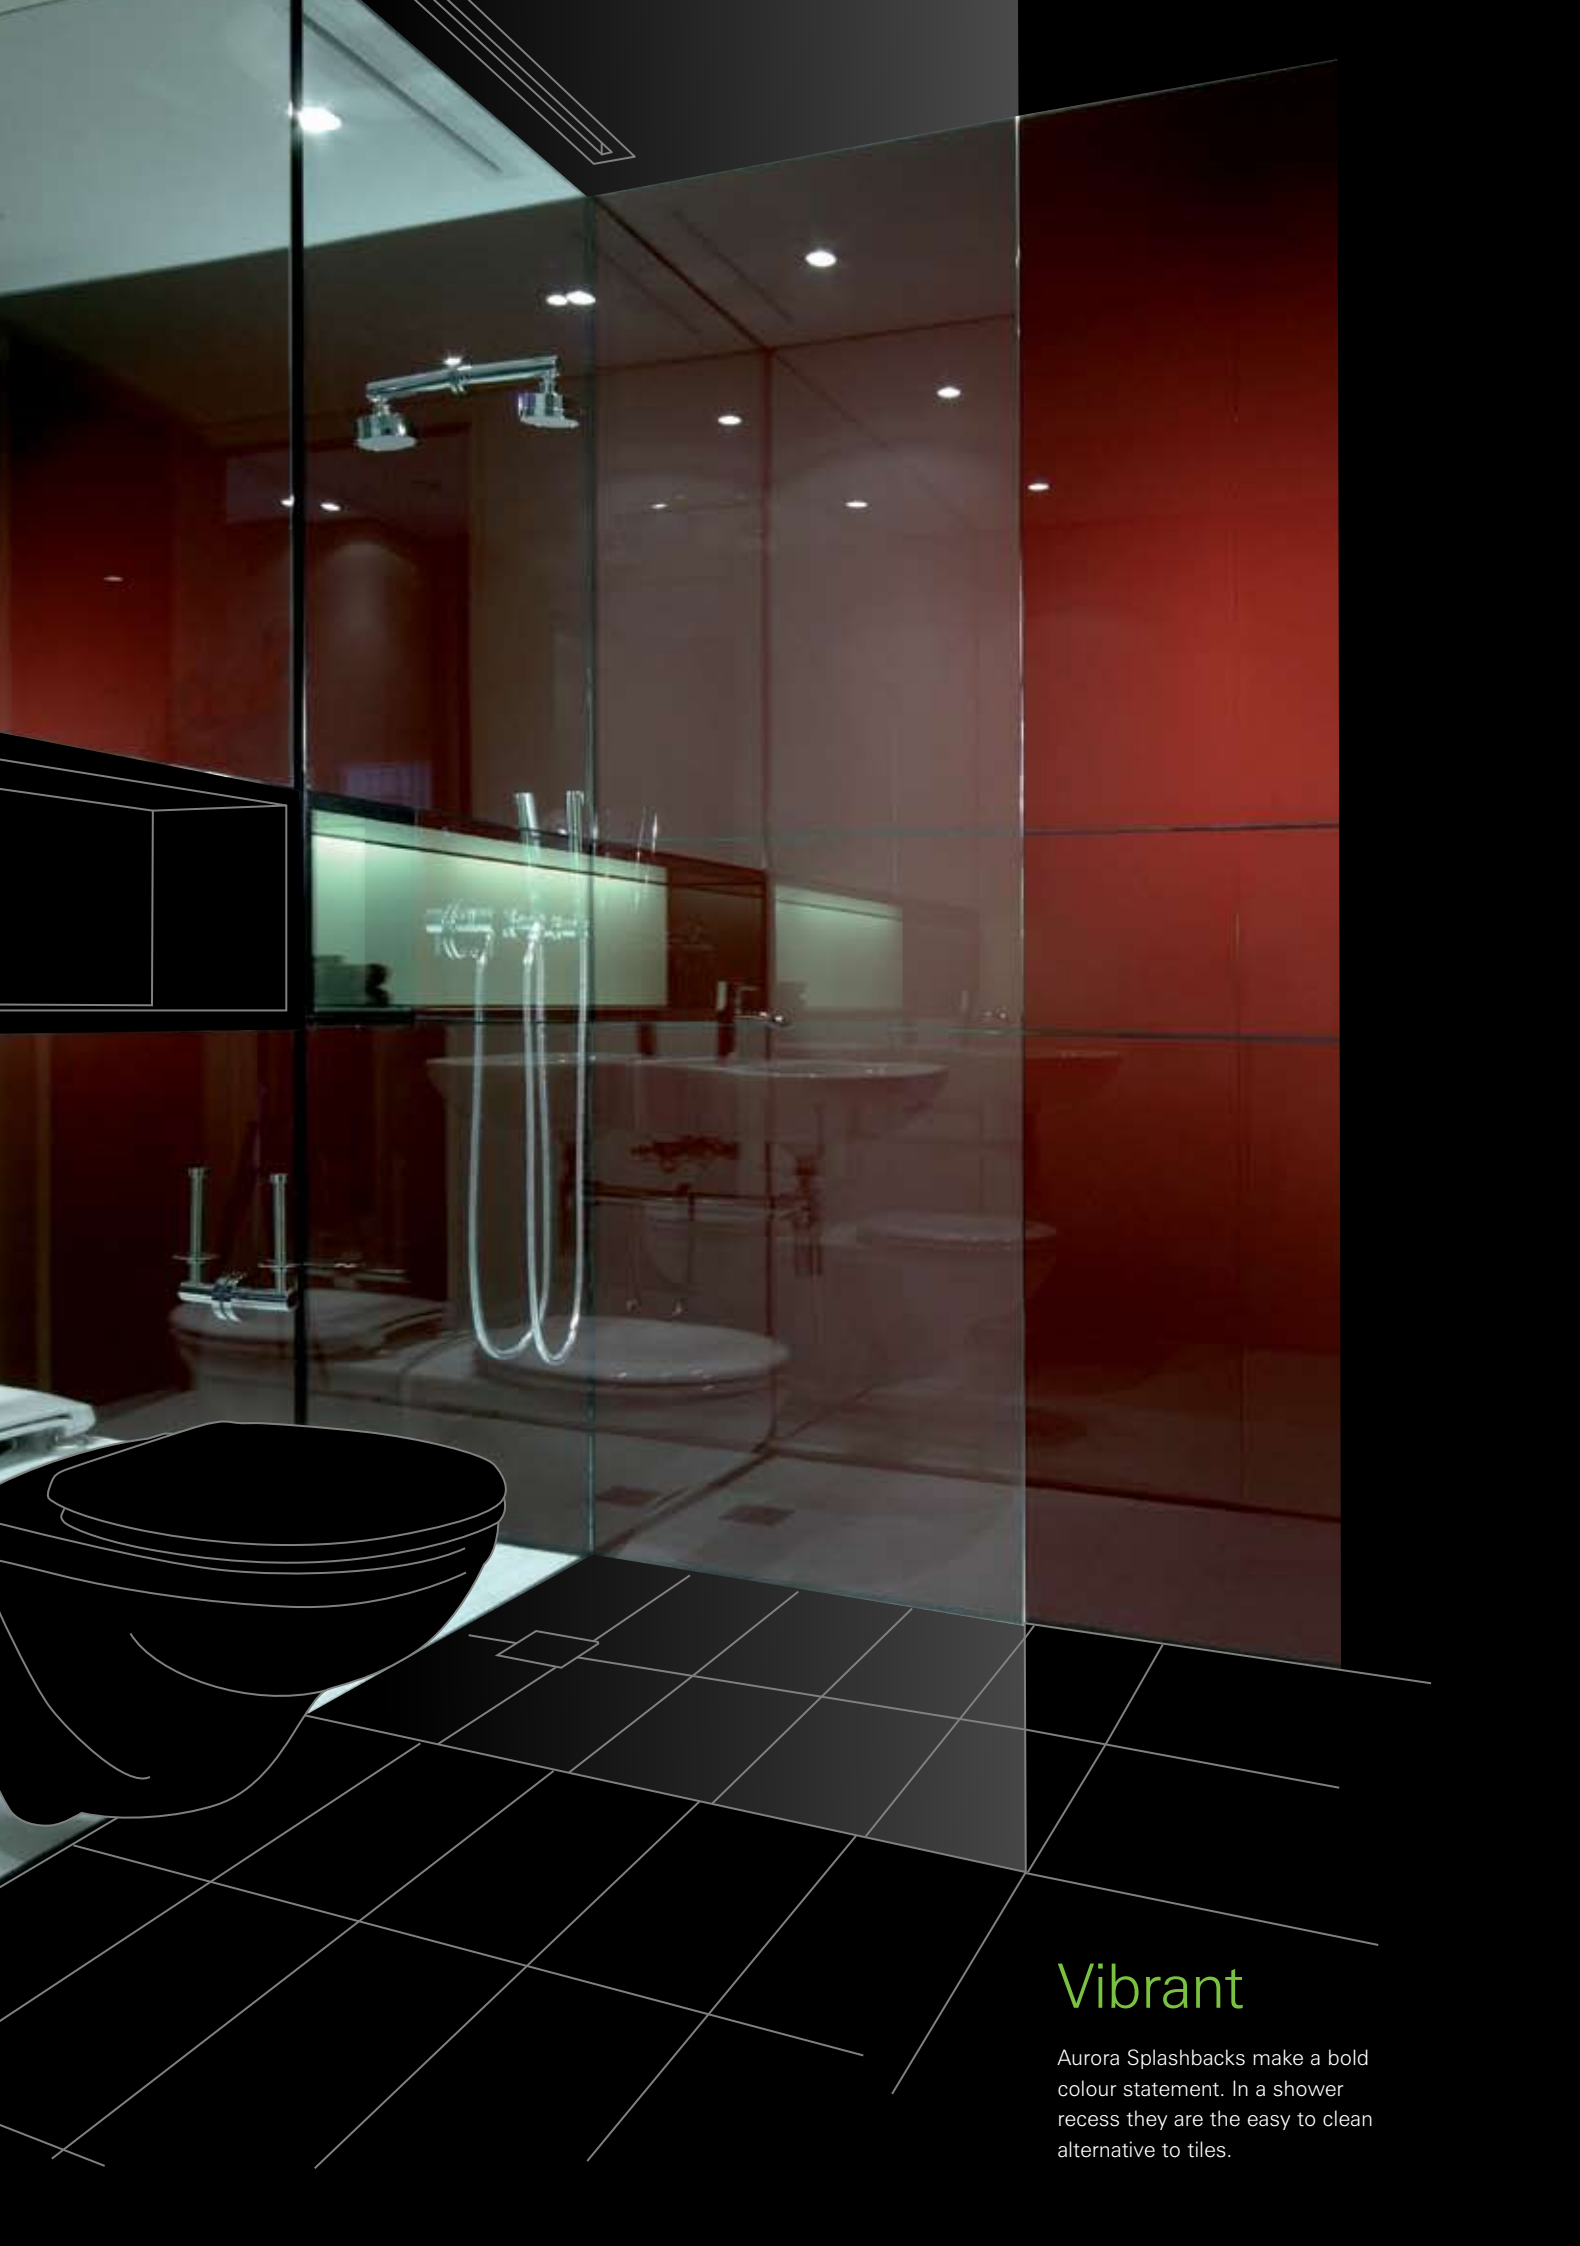

AuroraTM Splashbacks

Custom coloured glass

Vibrant

Aurora Splashbacks make a bold colour statement. In a shower recess they are the easy to clean alternative to tiles.

Aurora Splashbacks

Replace tiles with custom coloured toughened glass.

- Deep lustrous colour with high gloss finish.
- Because its toughened you can use it anywhere.
- Made individually to suit your requirements.
- Exceptionally easy to clean.

Seamless

In many situations Aurora Splashbacks have no joins. That means no grout to soak up dirt and grime.